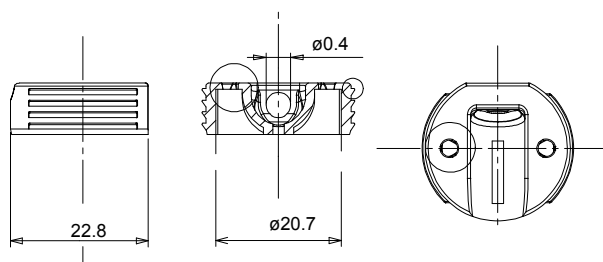

ACCESSORIES FOR WOODEN FURNITURE

ACCESSORI PER MOBILI IN LEGNO

color codes

NEUTRO

FURNITURE FASTENER / FISSAMOBILI

Part Nr.
Codice

PLB848 - Base 8,5 mm

PLB849 - Base 10 mm

color codes

RAL8019

PLB911

RAL8028

PL2072

PANTONE
411C

PLB909

RAL DESIGN
60 60 20

PLB889

FURNITURE FASTENER - COLOR CAP