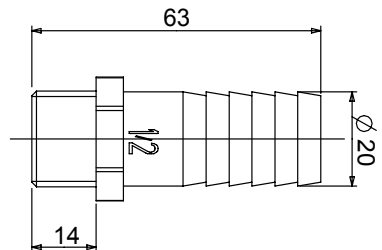

Part Nr. Codice	Basic drain pipe Corpo pipetta
G20A002	12 mm 1/2"
G20A019	20 mm 1/2"
G20A020	25 mm 3/4"
G20A003	40 mm 1" 1/2"

codes

STRAIGHT HOSE ADAPTORS / PORTAGOMMA DRITTI

Part Nr. Codice	Basic drain pipe Corpo pipetta	Ring nut Ghiera
G20A001	12 mm 3/8"	X
G20A011	10 mm 3/8"	X
G20A012	12 mm 1/2"	X
G20A013	20 mm 1/2"	X
G20A014	diameter 25 mm 3/4"	-
G20A017	diameter 40 mm 1"1/4	-
PLA714	diameter 20 mm 1/2"	-